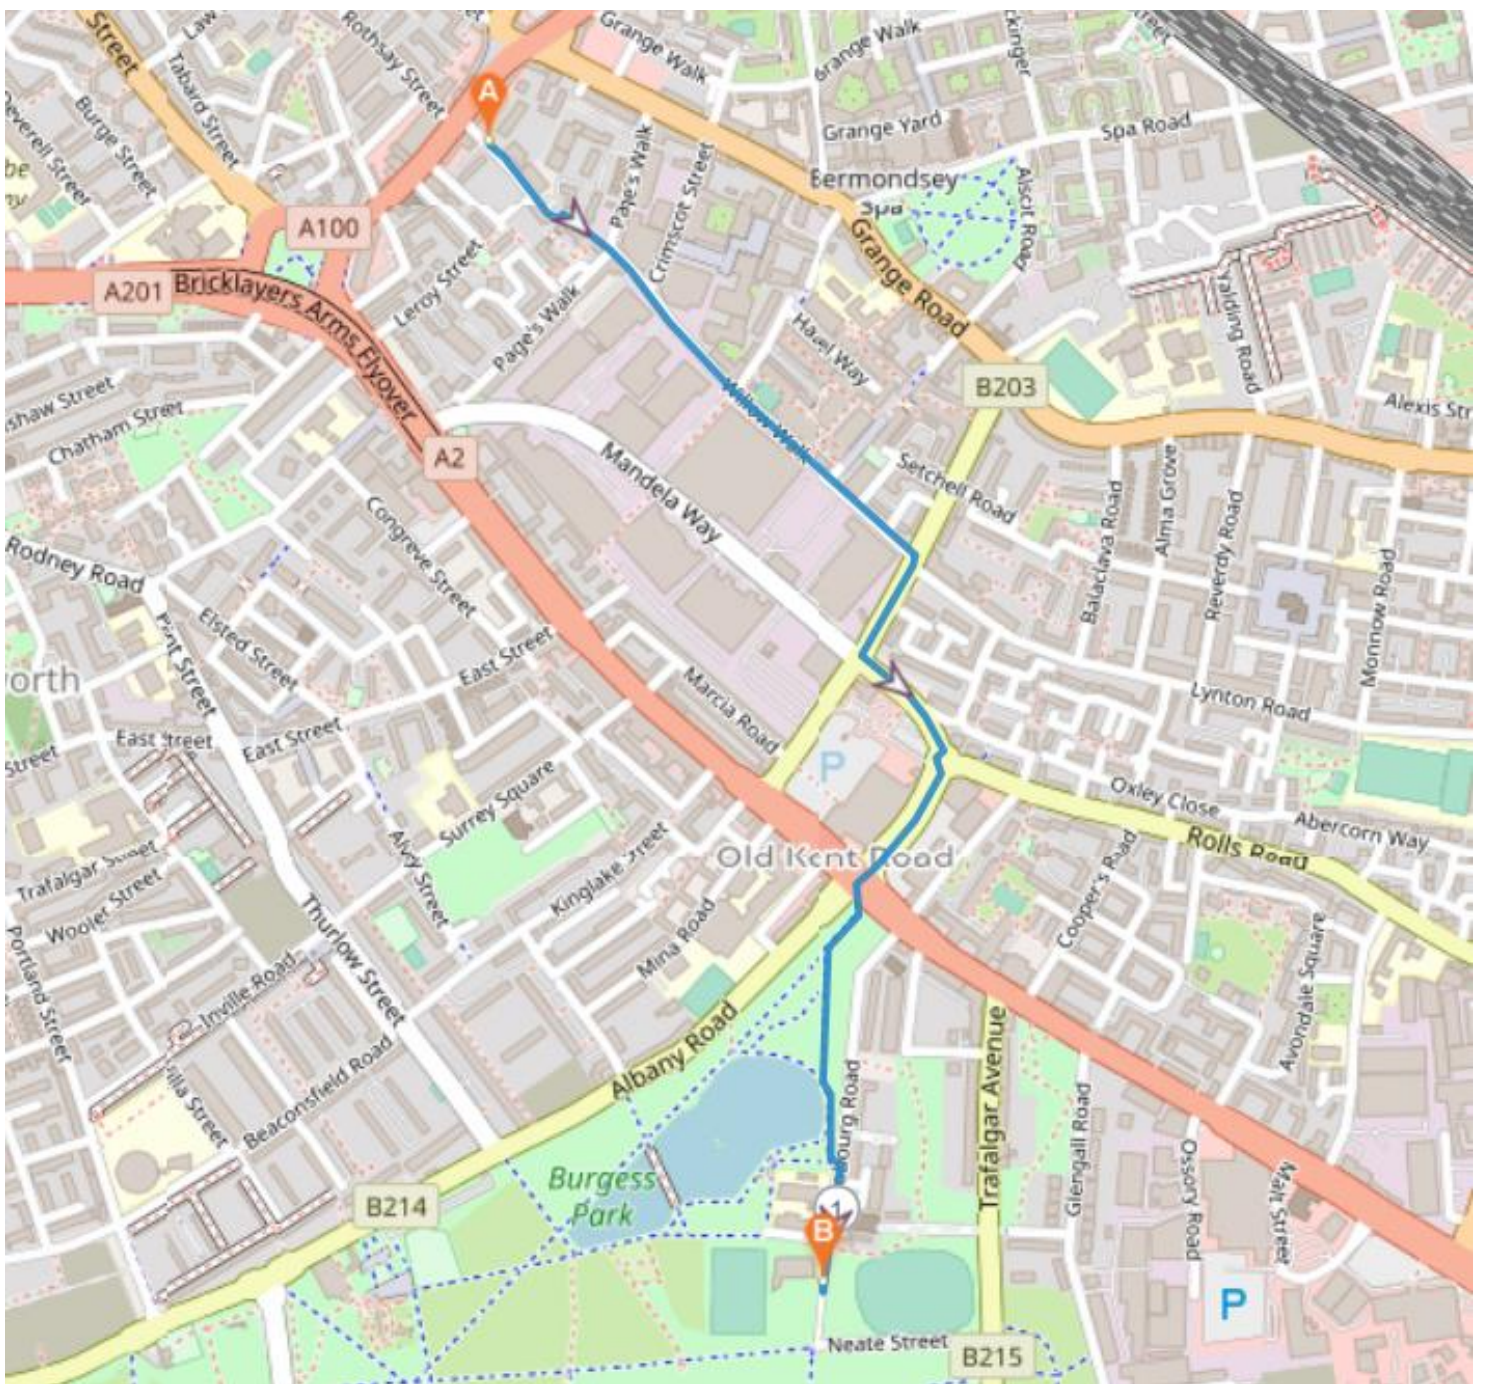

Children will be having their lunch at school.

We look forward to seeing you there!

Kind regards,

Miss. Leena George
PE Lead

No	Miles	Turn	Directions
1	0.000		Start on Webb Street
2	0.074	←	Turn left
3	0.080	→	Turn right
4	0.123	↗	Turn slight right onto Willow Walk
5	0.435	→	Turn right onto Dunton Road
6	0.519	↙	Turn sharp left onto Mandela Way
7	0.612	↗	At roundabout, take exit 2 onto Humphrey Street
8	0.626	↓	At roundabout, take exit 1 onto Humphrey Street
9	0.721		Keep left onto Humphrey Street
10	0.724	↙	Turn sharp left onto Humphrey Street
11	0.744	←	Turn left onto Old Kent Road
12	0.750	↙	Turn sharp left
13	0.804	↖	Keep left
14	0.829		Keep left
15	0.900	←	Turn left
16	0.942	↖	Turn slight left
17	0.960	←	Turn left
18	0.966	←	Turn left onto Cobourg Road
19	1.069		FINISH